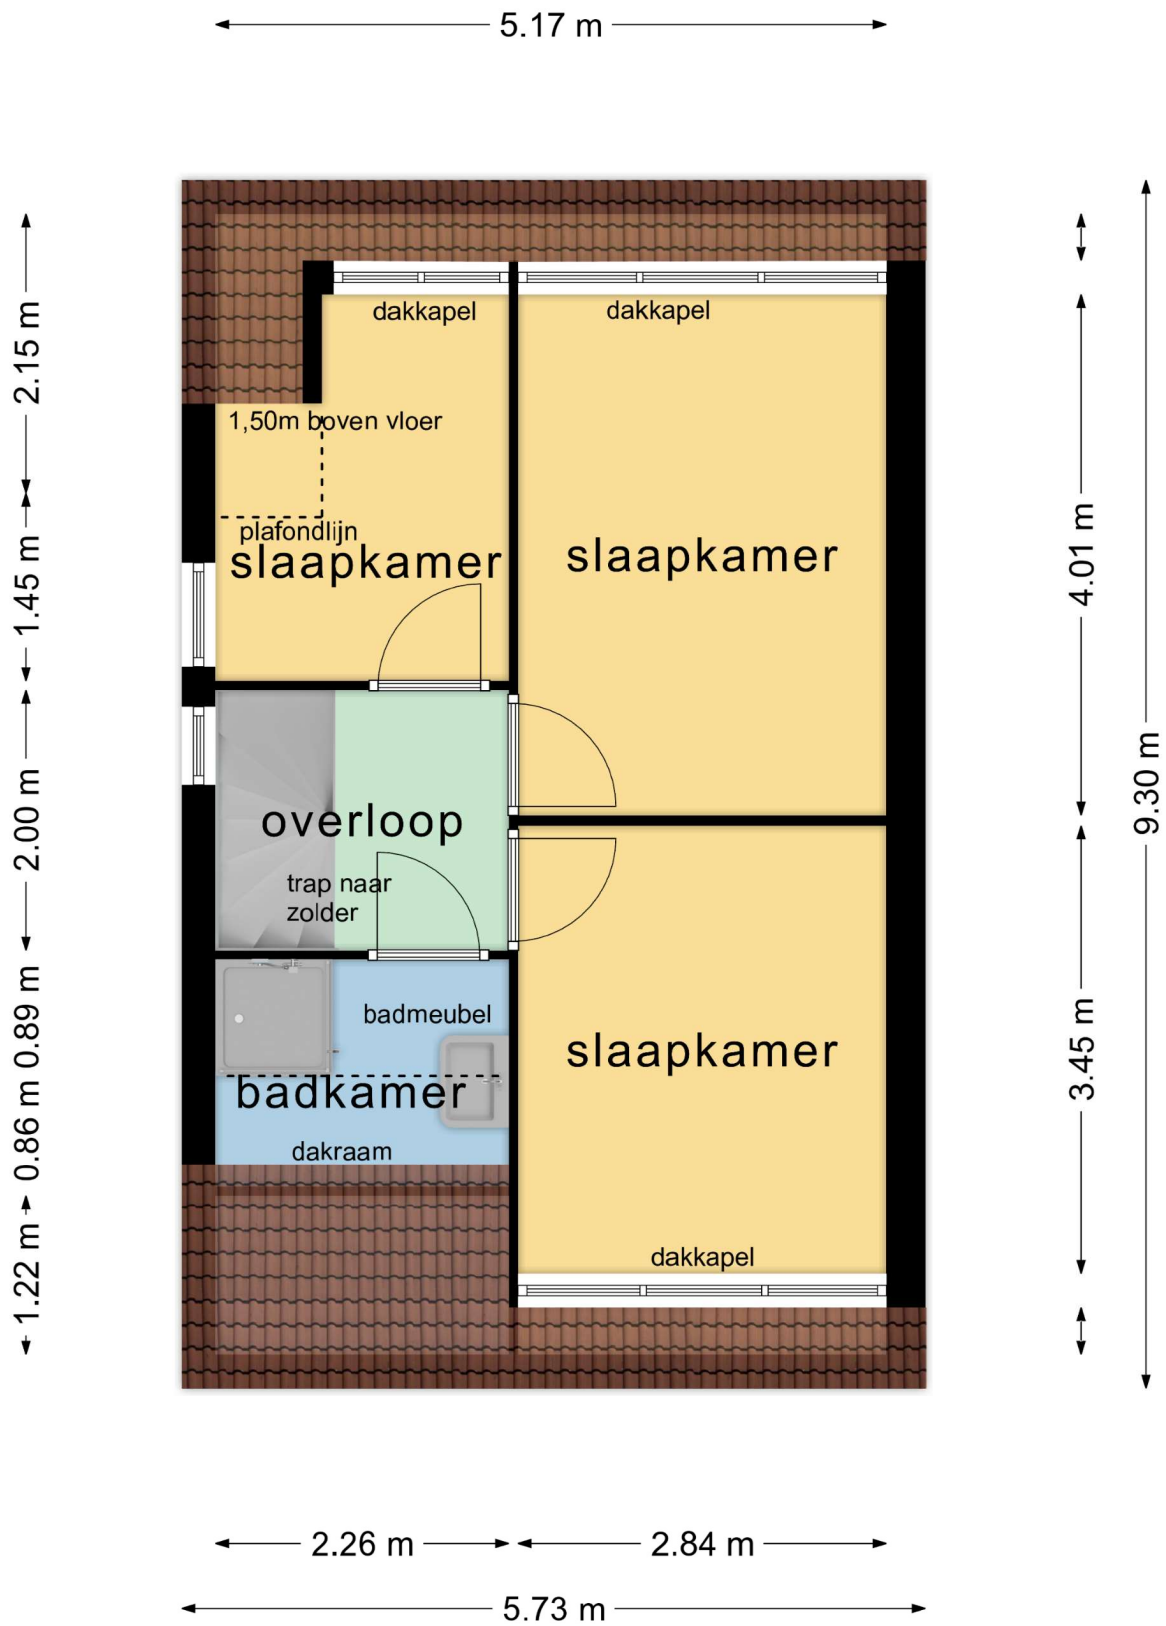

Verdieping

Zolder

← 5.17 m →

← 5.17 m →

← 5.73 m →

Berging